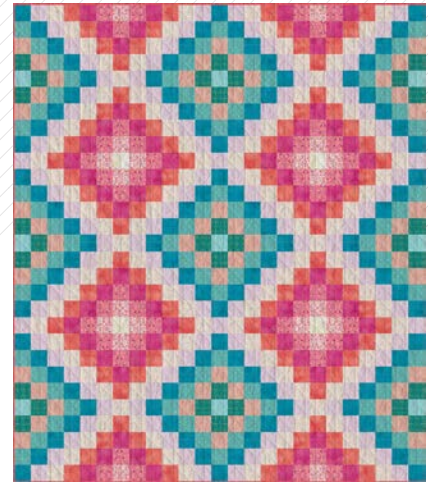

# AZULEJOS

PARADISE GARDEN EDITION

QUILT DESIGNED BY *AGFstudio*

## Paradise GARDEN

FABRICS DESIGNED BY PATTY BASEMI

**Fabric A**  
PGN-48511  
BOTANIC JEWEL

**Fabric B**  
PGN-48507  
PETAL CHANT

**Fabric C**  
PGN-48504  
EDEN LUSH

**Fabric D**  
PGN-48510  
ROYAL PLUMAGE

**Fabric E**  
PGN-48501  
SAFFRON & SILK

**Fabric F**  
PGN-48505  
JASMINE JEWEL

**Fabric G**  
FE-541  
BLUE LAGOON

**Fabric H**  
PGN-48503  
POMEGRANATE SONG

**Fabric I**  
FE-536  
FUCHSIA

**Fabric J**  
FE-534  
CORAL