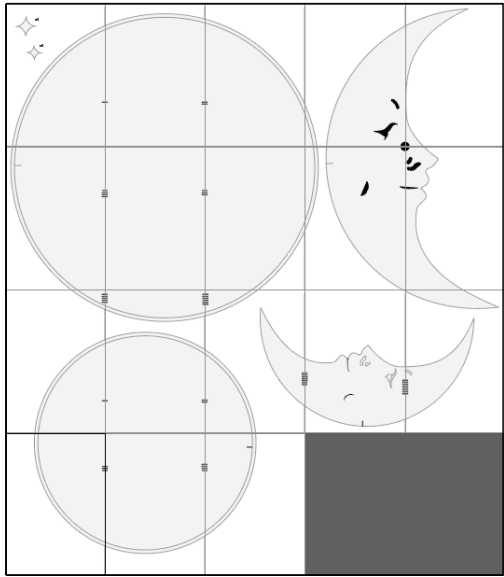

Magical Moons Wall Art

DESIGNED BY AGFstudio

FINISHED SIZE | 20"×20" / 15"×15"

Watch a video tutorial for this project on YouTube!

[CLICK HERE](#)

the Season of **TRIBUTE**

chapter five	TITLE <i>Crafting Magic</i>	DESIGNER MAUREEN CRACKNELL
--------------	-----------------------------	-----------------------------------

TRB5006
FOXES FIVE

TRB5002
MOMENT IN TIME FIVE

TRB5005
TWINKLESTAR FIVE

PE550
LAVA ROCK

PE-513
GINGERBREAD

PE-400
CABERNET

TEMPLATES

1" test square