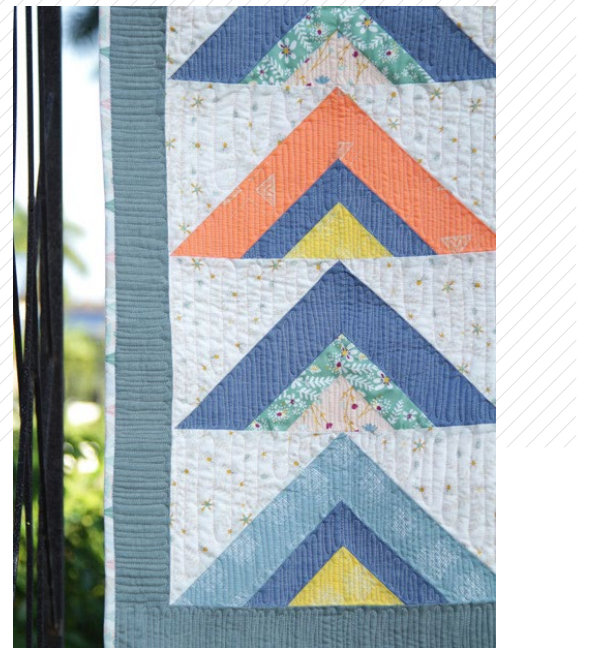

Ascend

FREE PATTERN

XXXXXXXXXXXXXXXXXXXXXXXXXXXX

Ascend

TABLE RUNNER DESIGNED BY AGFstudio

Garden Dreamer

FABRICS DESIGNED BY *Maureen
Cracknell*

GRD-79901
TERRA FIRMA

GRD-79903
FLOWER WALTZ

GRD-79905
DIAMOND FRAGMENTS

GRD-79908
TRIANGULAR-IMPRESSION

GRD-89901
TERRA-FIRMA-HUMID

GRD-89903
FLOWER DANCE

GRD-89907
CLIMBING POSIES BLUSH

ADDITIONAL BLENDERS FOR THIS PROJECT

DEN-S-2002
COOL FOLIAGE