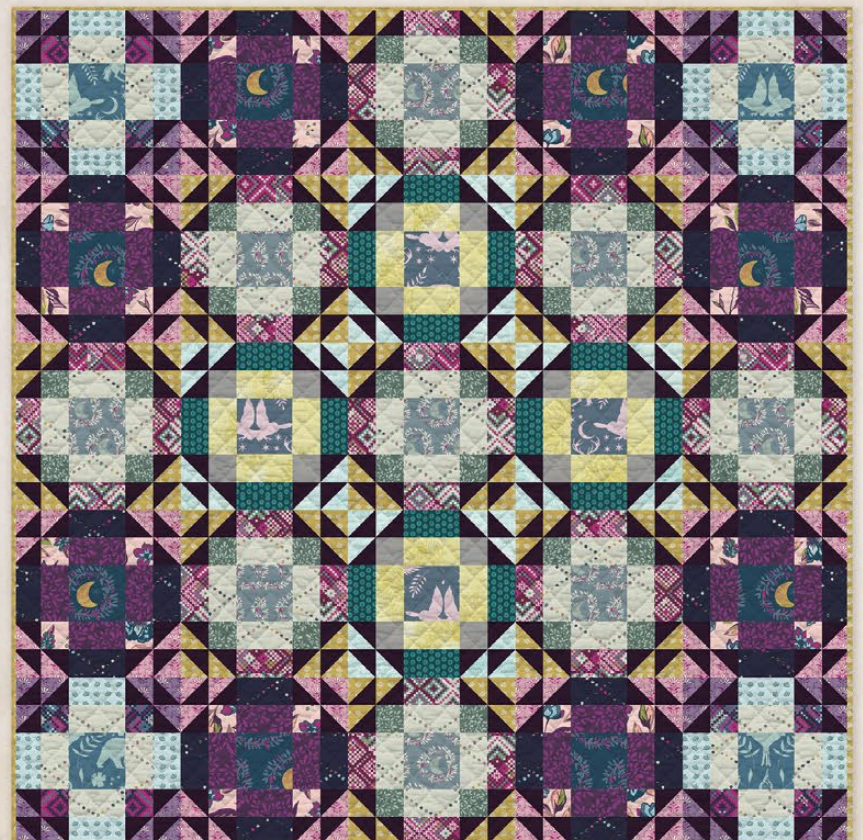

FREE QUILT PATTERN

DAWN to DUSK

DESIGNED BY *Maureen Cracknell* →→→

FEEL THE DIFFERENCE
artgalleryfabrics.com

Mystical
LAND
COLLECTION

AVAILABLE APRIL 2019

KIT QUANTITIES

MSL-13965	1 YD
MSL-13963	¼ YD
MSL-23963	¼ YD
MSL-23969	¼ YD
MSL-23965	¼ YD
MSL-23966	¾ YD
MSL-13966	¾ YD
MSL-23964	¾ YD
MSL-13964	¾ YD
MSL-13960	¾ YD
MSL-13961	1½ YD
MSL-23961	1½ YD
Backing	4½ YD

LGB STUDIO
LEATHER ACCENT
FOLD OVER POUCH

SASSAFRAS LANE DESIGNS
BUBBA BOWLING BAG

HOME DECOR

CADENCE TABLE RUNNER 20" x 48"
liveartgalleryfabrics.com/free-sewing-patterns/

FABRIC REQUIREMENTS

Fabric A	MSL-23966	1 F8.
Fabric B	MSL-23969	1 FQ.
Fabric C	MSL-13963	1/2 yd.
Fabric D	MSL-13964	1 FQ.
Fabric E	MSL-13966	1 yd.
Fabric F	MSL-23961	1 FQ.
Fabric G	MSL13960	1 FQ.
Fabric I	MSL-13965	5/8 yd.
Fabric J	MSL-13962	1 F8.
Fabric K	MSL-13969	1 FQ.
Fabric L	FE-532	1 F8.
Fabric M	FE-519	1 FQ.
Fabric N	MSL-23962	1 F8.
Fabric O	MSL-23965	1 F8.
Fabric P	OE-943	1 F8.
Fabric Q	PRE-814	1 F8.
Fabric R	MSL-13961	1/3 yd.
Fabric S	MSL-23963	1 FQ.
Fabric T	MSL-23964	1 F8.
Fabric U	PE-400	1 1/3 yd.
Backing:	MSL-23964	3 3/4 yds. (Suggested)
Binding:	MSL-13966 (Fabric E)	(Included)