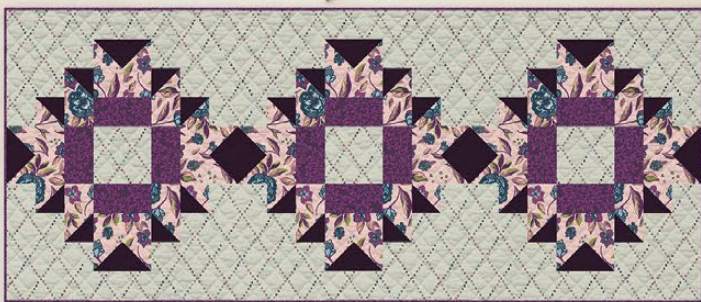

HOME DECOR

CADENCE TABLE RUNNER 20" x 48"
liveartgalleryfabrics.com/free-sewing-patterns/