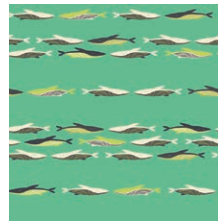

Glass Floor

DESIGNED BY AGFstudio

Sirena

FABRICS DESIGNED BY JESSICA SWIFT

VIOLETTE

SRN-6350
SIREN SONG ORCHID

SRN-6352
WAVELENGTH REEF

SRN-6357
JUNGLE HEATWAVE

SRN-6355
KELP STORM AND MIST

SRN-6353
CALAMAR CITRON

SRN-6354
OCEAN FLORET STORM

SRN-6351
OCEANIA MORNING

SRN-6356
ANANAS SORBET

AQUARIUM

SRN-5350
SIREN SONG TWILIGHT

SRN-5352
WAVELENGTH SAND