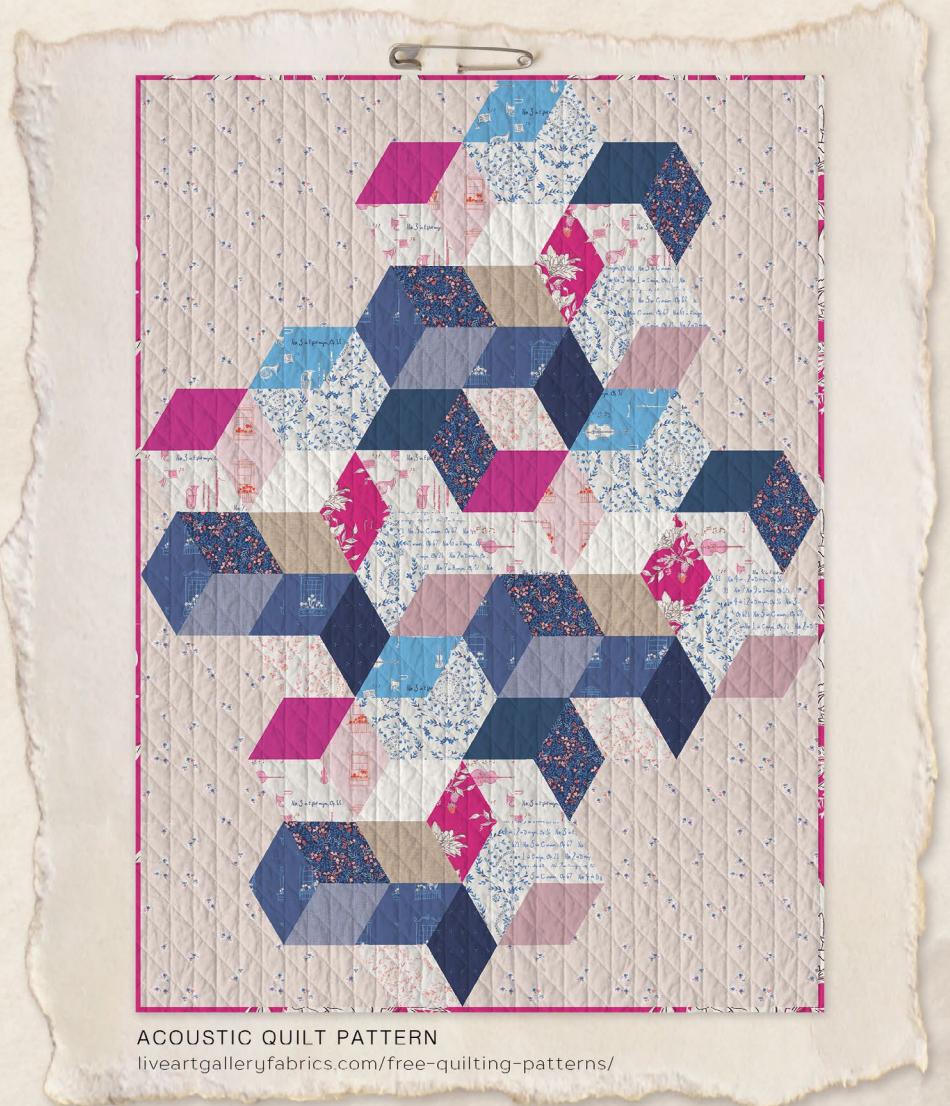

ACOUSTIC QUILT PATTERN
liveartgalleryfabrics.com/free-quilting-patterns/