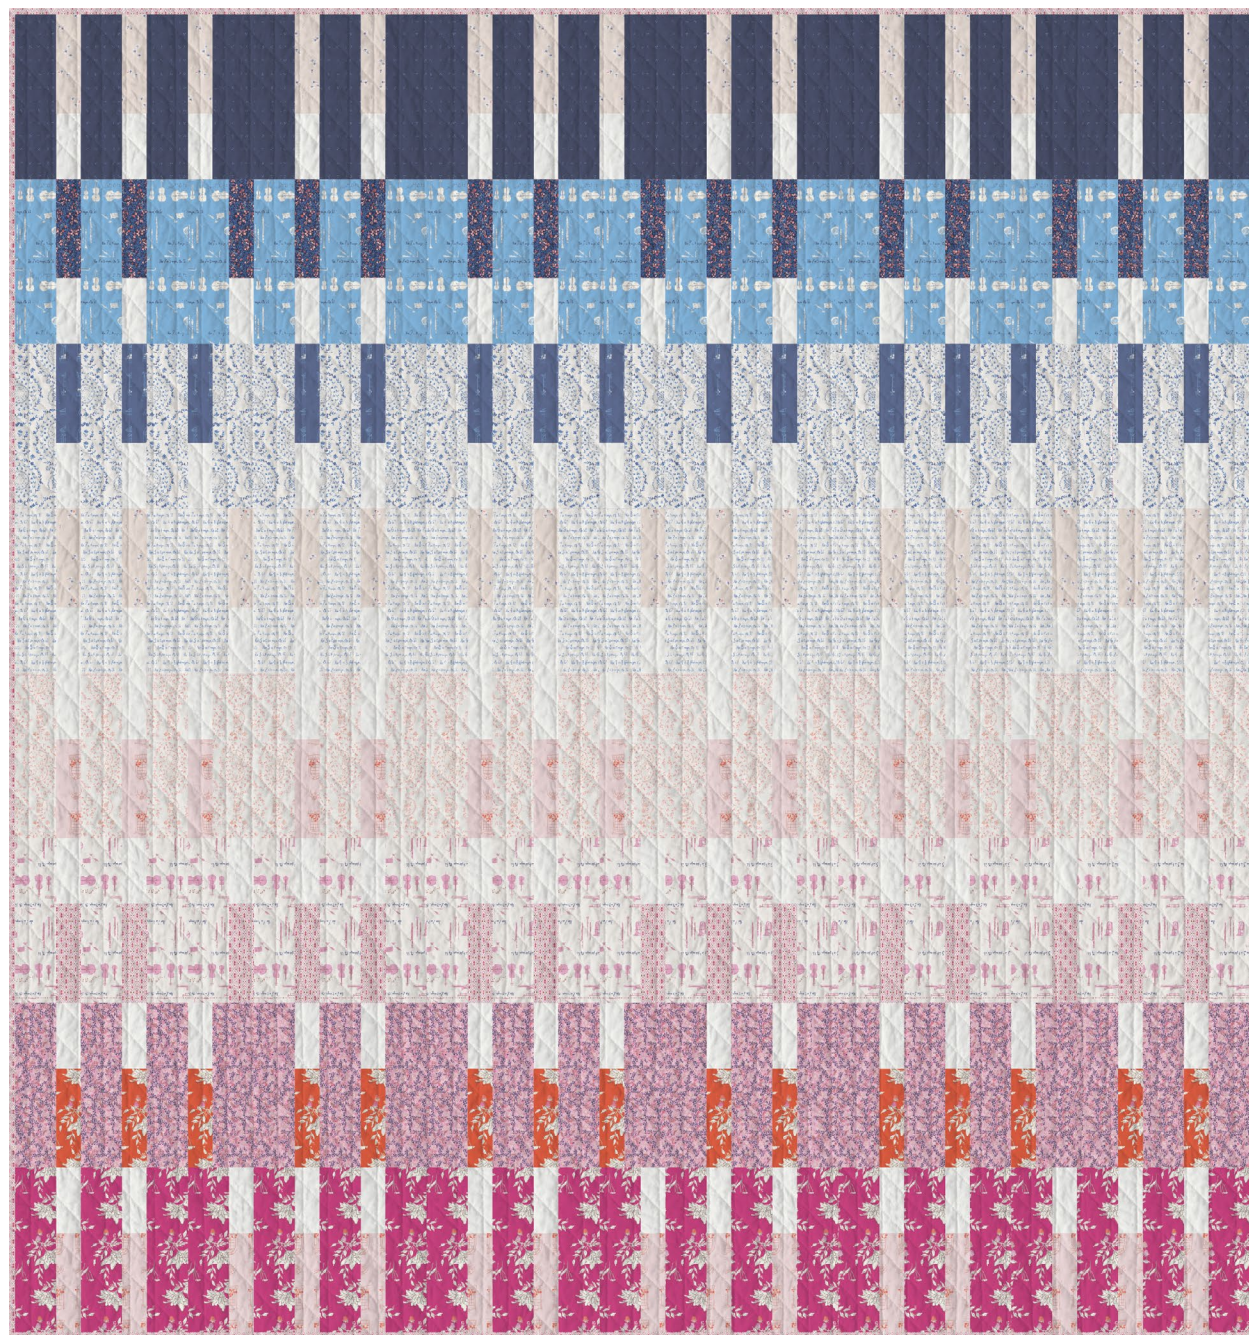

FREE QUILT PATTERN

MOONLIGHT Sonata

DESIGNED BY AMYSINIBALDI

FEEL THE DIFFERENCE
artgalleryfabrics.com

Sonata COLLECTION

AVAILABLE OCTOBER 2018

KIT QUANTITIES

SNT-23108	3/4 YD
SNT-33103	1/4 YD
SNT-33107	1/4 YD
SNT-33104	3/4 YD
SNT-23100	3/4 YD
SNT-33106	3/4 YD
SNT-23102	1/2 YD
SNT-33100	3/4 YD
SNT-23104	3/4 YD
SNT-23107	1/2 YD
SNT-23105	1/4 YD
SNT-23103	3/4 YD
SNT-23101	3/4 YD
SNT-33101	1/4 YD
PE-433	1 YD
Backing	5 YD

FINISHED SIZE 75" x 80"

OPTIONAL COORDINATING ELEMENTS

FE-536 FUCHSIA

PE-439 RASPBERRY ROSE

FE-534 CORAL

PE-461 TIGERLILY

PE-474 SWEET PINK

PE-420 CRYSTAL PINK

FE-518 BALLERINA

PE-471 SWEET MACADEMIA

FE-538 NOCTURNE

PE-441 BLUEBERRY ZEST

PE-415 PARISIAN BLUE

PE-477 AERO BLUE

mix & match with THE DENIM STUDIO

DEN-OYD-6000 ENDLESS PARADISE

DEN-S-2002 COOL FOLIAGE

DEN-S-2007 NECTARINE SUNRISE

DEN-OYD-6003 ROSE FEATHER

Sonata

INSPIRATIONAL BOARD

APPAREL

DEER AND DOE ONDEE SWEATER
NAMED CLOTHING
LUMME PLEATED SKIRT

SIMPLY SEWING MAG
WALKLEY DRESS