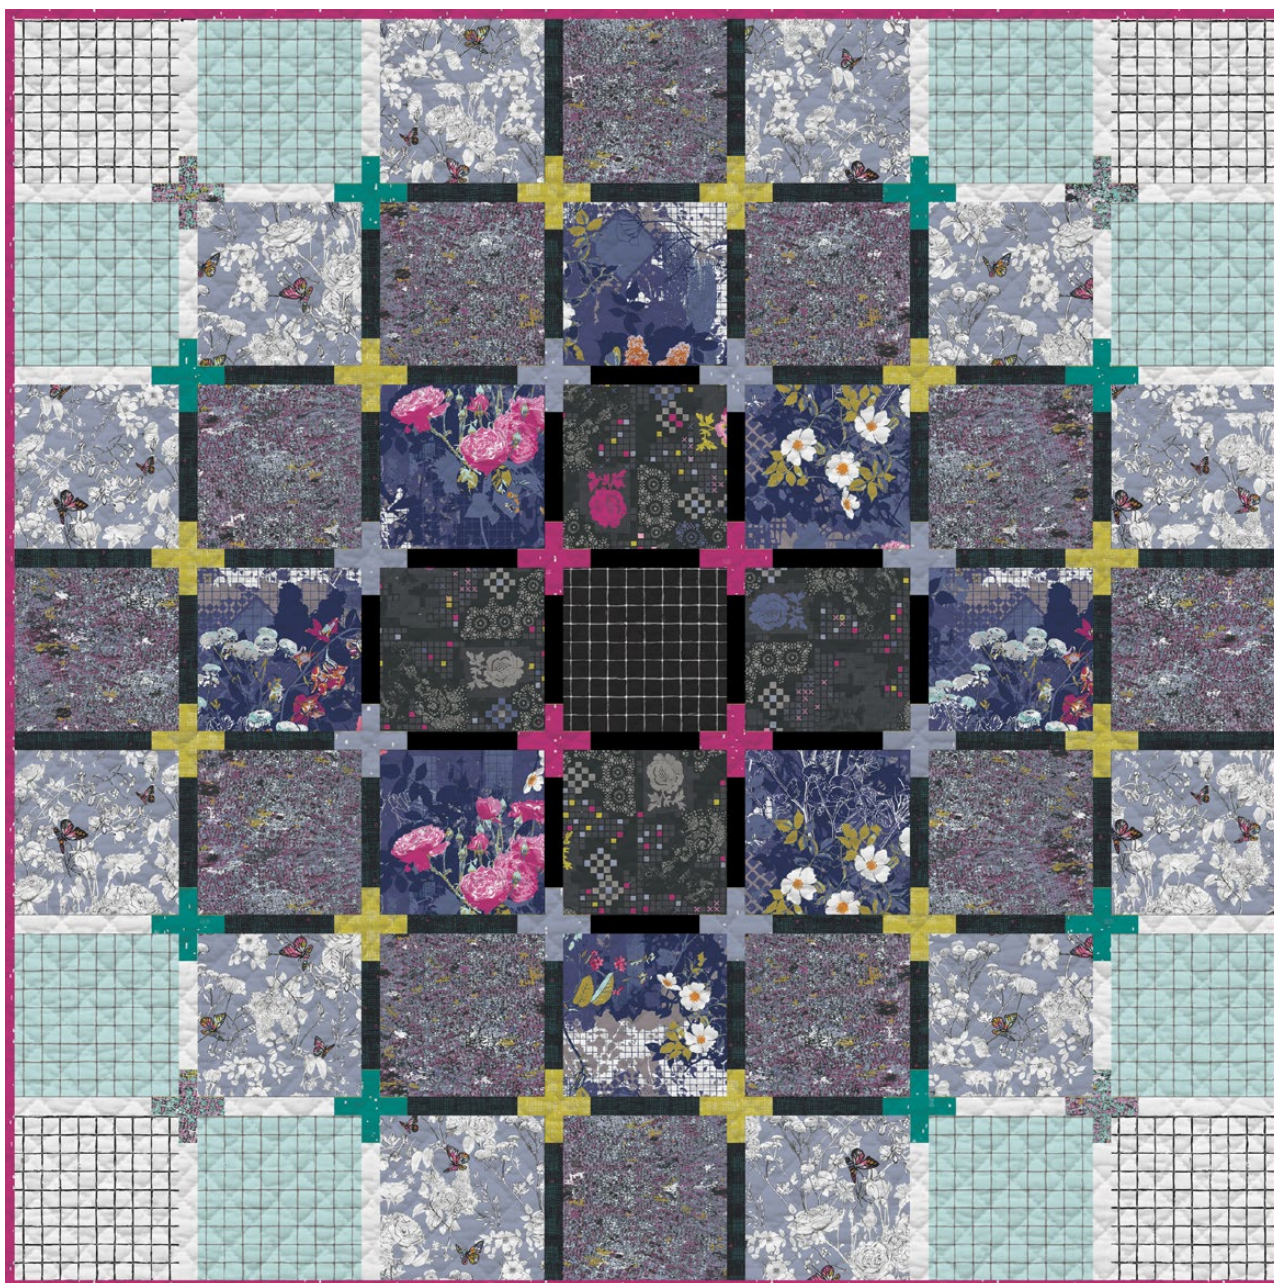

FREE QUILT PATTERN

megapixel

DESIGNED BY *Katarina Roccella*

FEEL THE DIFFERENCE
artgalleryfabrics.com

AVAILABLE JANUARY 2019

KIT QUANTITIES

GRI-40401	1/3 YD
GRI-40409	1/3 YD
GRI-40404	5/8 YD
GRI-40402	1 YD
GRI-40400	1 YD
GRI-40410	5/8 YD
GRI-50401	1/3 YD
GRI-50402	1/8 YD
GRI-50403	1/8 YD
GRI-40403	1/8 YD
GRI-40405	1/6 YD
GRI-50411	1/2 YD
GRI-50405	1/2 YD
PE-433	1/4 YD
PE-413	1/6 YD
Backing	4 1/4 YD

FINISHED SIZE 73" x 73"

OPTIONAL COORDINATING ELEMENTS

PE-475 VERY BERRY

ICE-204 WATERMELON BAR | new |

PE-474 SWEET PINK

PE-470 LAVENDER WATER

DSE-709 STELLAR | new |

SE-607 NOIR

DEN-S-2000 WICKED SKY

DEN-S-2008 CLASSIC DENIM

DEN-SB-7002 CHARCOAL POWDER

GRID

INSPIRATIONAL BOARD

APPAREL

DEER AND DOE ONDEE SWEATER
NAMED CLOTHING
LUMME PLEATED SKIRT

SIMPLY SEWING MAG
WALKLEY DRESS

FLYING COLORS QUILT PATTERN 63" x 63"
liveartgalleryfabrics.com/free-quilting-patterns/