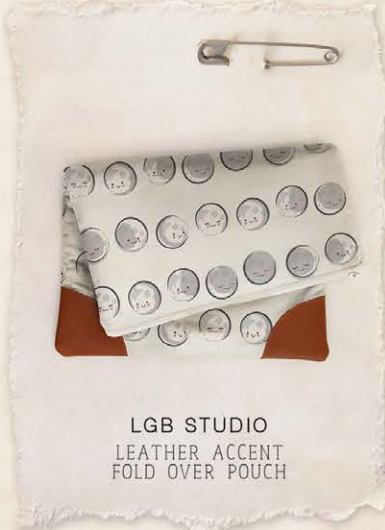

CHILDREN

HEY THERE THREADS
BABY BASIC SHORTS
BUTTERICK - B6045

BRINDILLE & TWIG
BODYSUIT 9

ACCESSORIES

LGB STUDIO
LEATHER ACCENT
FOLD OVER POUCH

HOME DECOR

REVEAL TABLE RUNNER
liveartgalleryfabrics.com/free-sewing-patterns/